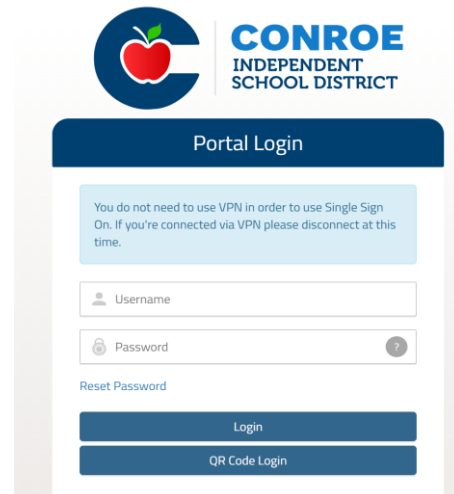

CONROE ISD Single Sign On (SSO)

Student Log In Information

Students can sign on to all CISD apps from the CISD Single Sign On.

Got to conroeis.net and click on CISD SSO in the upper right corner:

Log in using the following information:

Username: CISD username (First 5 letters of last name plus first 3 letters of first name) Example: grizzlbet for Betty Grizzly

Password: stu + last 5 digits of SSN.
Example: stu12345

You will then have access to all of the available CISD Apps that will help with your education.