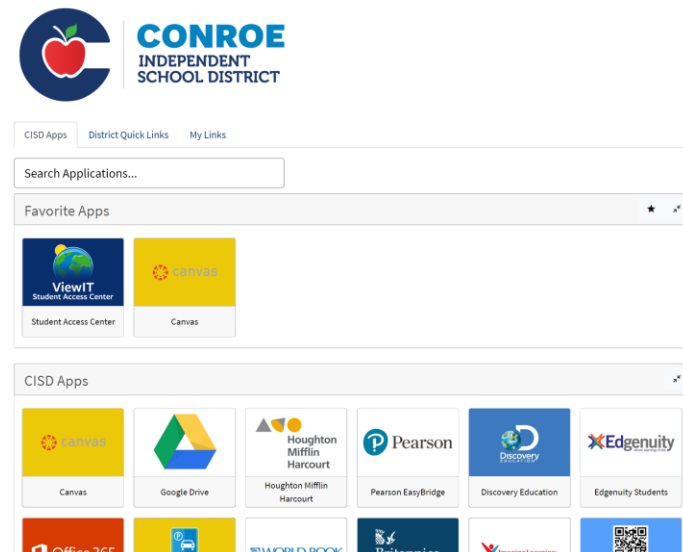

CONROE ISD Single Sign On (SSO)

Student Log In Information

Students can sign on to all CISD apps from the CISD Single Sign On.

Got to conroeis.net and click on CISD SSO in the upper right corner:

Log in using the following information:

Username: CISD username (First 5 letters of last name plus first 3 letters of first name) Example: grizzlbet for Betty Grizzly

Password: stu + last 5 digits of SSN.
Example: stu12345

You will then have access to all of the available CISD Apps that will help with your education.