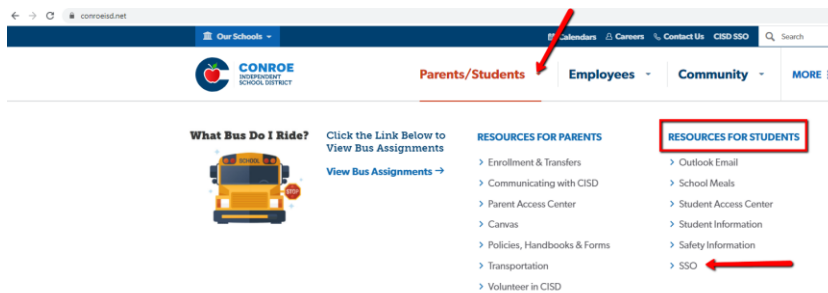

How to Access Canvas as a Student

- Open the Google Chrome internet browser.
- Navigate to <https://www.conroeisd.net/> > Select Parents/Students > Under Resources for Students click on SSO.
- You can also navigate directly to the Single Sign-On (SSO) portal using sso.conroeisd.net.