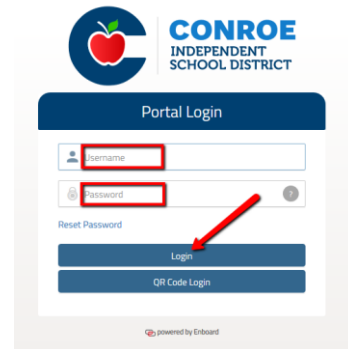

How to Access Canvas as a Student

- Open the Google Chrome internet browser.
- Navigate to <https://www.conroeisd.net/> > Select Parents/Students > Under Resources for Students click on SSO.
- You can also navigate directly to the Single Sign-On (SSO) portal using sso.conroeisd.net.