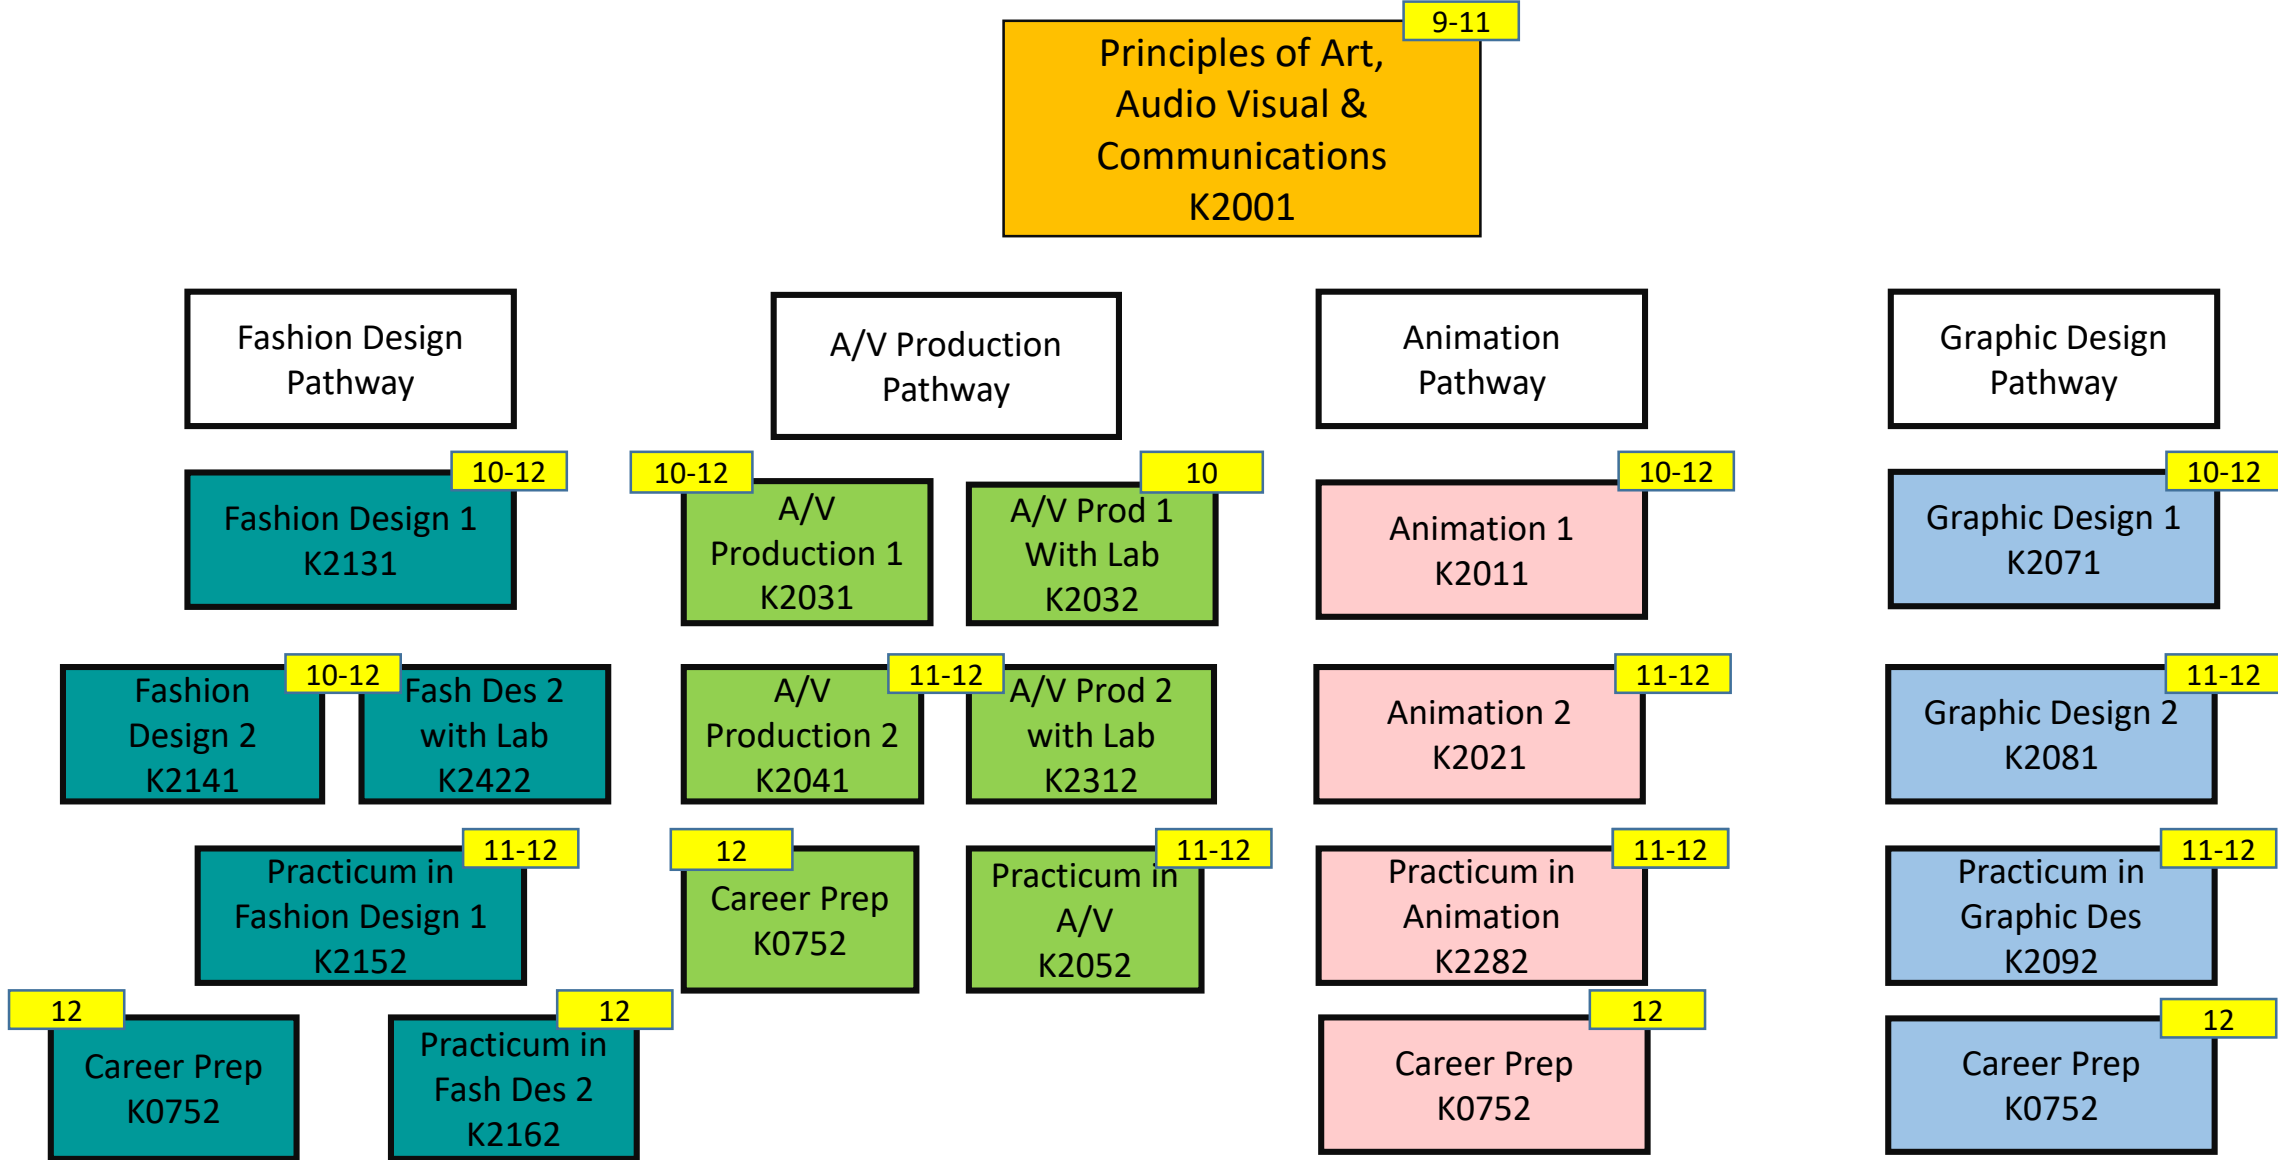

ARTS, A/V & COMMUNICATIONS PATHWAYS