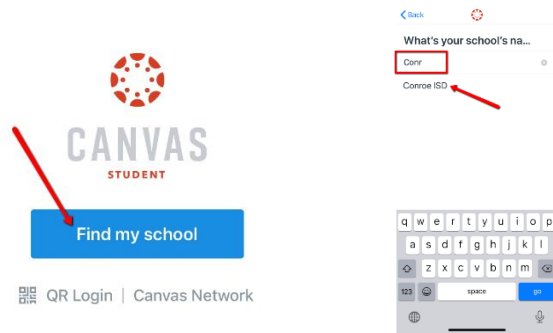

# How to Access Canvas Using a Mobile Device

Download the Canvas Student App from the App Store or Google Play.

Open the app and select **Find my school** > Type Conroe ISD in the field that says **Find your school or district** > Conroe ISD will pop up after you type the first few letters > Select **Conroe ISD**